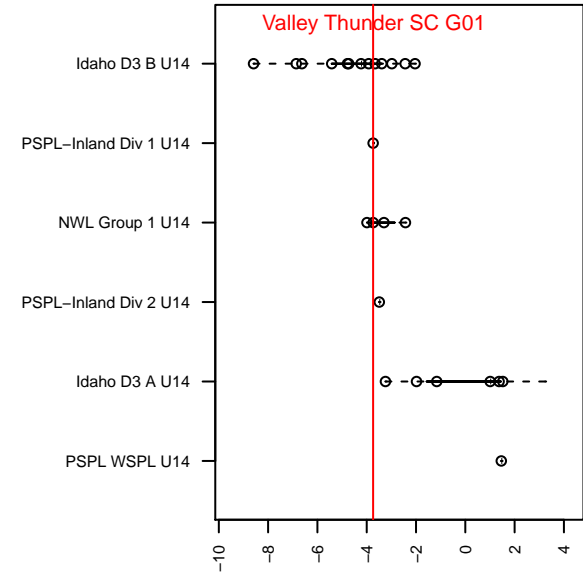

Valley Thunder SC G01

Valley Thunder SC
 Lewiston, ID
 G01 total strength=749
 attack=0.74 defense=0.95
 fall league = PSPL–Inland Div 1 U14
 spr league = Spr PSPL–Inland Div 1 U14

alt names used:

Venues played:
 2015 PSPL–Inland Div 1 U14
 2015 Spr PSPL–Inland Div 1 U14

**attack and defense variance (black dot)
relative to other teams
and top 10 in region**

**attack and defense rating
relative to others at age
and all opponents in last 13 months**

Performance relative to 13 month average