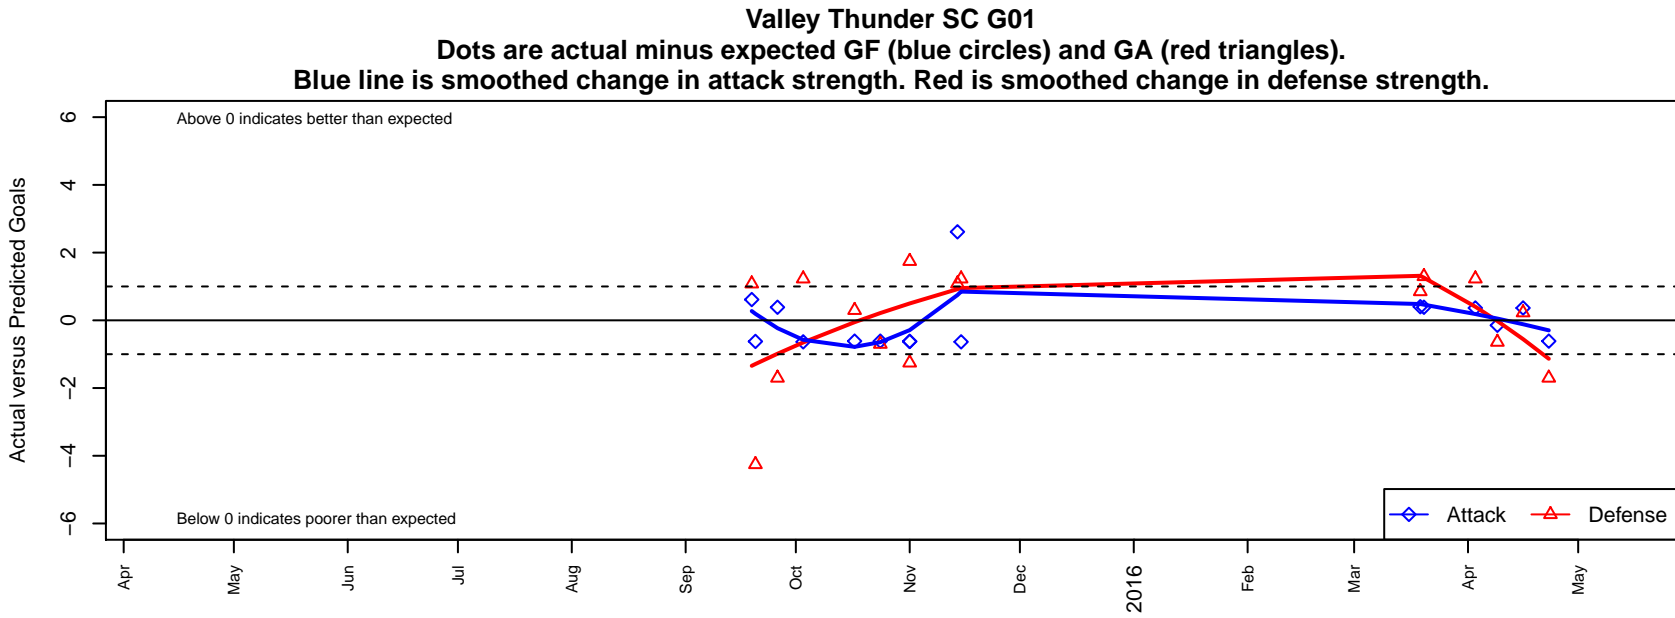

Valley Thunder SC G01

Valley Thunder SC
 Lewiston, ID
 G01 total strength=749
 attack=0.74 defense=0.95
 fall league = PSPL–Inland Div 1 U14
 spr league = Spr PSPL–Inland Div 1 U14

alt names used:

Venues played:
 2015 PSPL–Inland Div 1 U14
 2015 Spr PSPL–Inland Div 1 U14

**attack and defense variance (black dot)
relative to other teams
and top 10 in region**

**attack and defense rating
relative to others at age
and all opponents in last 13 months**

Performance relative to 13 month average